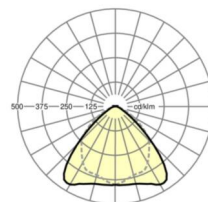

CHARACTERISTICS

Order number	19510004100
EAN number	4020863425624
Commodity code	94051190
Certification mark	IP 20, Protection class I, ENEC10 VDE, F, HACCP DIN10500/Food/IFS-application-related suitability/BRC, Indoor, CE
Impact resistance (IK rating)	IK03 (-20°C bis 30°C)
Ambient temperatur	ta -20°C to 30°C
Warranty period	5 years
State funding programs	BEG - Federal funding for efficient buildings (valid only for Germany)

ELECTRICAL ENGINEERING

Controller	Electronic driver (1 pcs.)
System output	49W
Mains voltage	230V/50Hz
Energy efficiency class/light source	C

LIGHTING TECHNOLOGY

Placement	LED, Colour rendering/Light colour CRI ≥ 80 / 3000K
Colour tolerance (MacAdam)	3SDCM
Nominal luminous flux	8015lm
LED service life	50000h L80/B10 (Tq 30°C), 70000h L80/B50 (Tq 30°C)
Luminaire luminous efficiency	163lm/W
Beam angle	95° (C0) / 95° (C90)
UGR lat./long.	22.6 / 24.1

MECHANICS

Housing colour	traffic white RAL 9016
Dimensions (LxWxDxH)	1531mm x 55mm x 37mm
Weight (net)	1.65kg
Type of installation	Mounting rail system installation, Light structure

Dimensions

L	1531 mm	Length
B	55 mm	Width
H	37 mm	Height

DEEP-LINK

<https://www.regiolux.de/en/article/19510004100>

Reference	LED 8000lm 830
ηLB	100 %
Φ ↓/↑	98 % / 2 %
UGR lat./long.	22.6 / 24.1